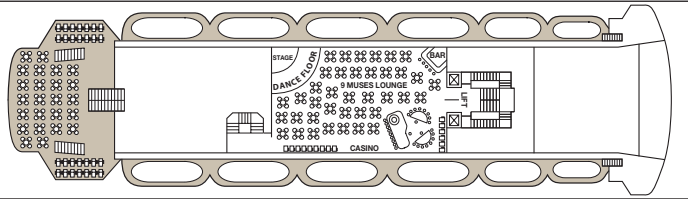

CORAL

AFT

FORE

Symbol Legend

- none = 2 lower beds
- = double bed
- ★ = 2 lower beds + 1 upper bed + sofa
- ◻ = 1 lower bed + 1 upper bed
- ▲ = 2 lower beds + 1 upper bed
- = 2 lower beds + 2 upper beds
- ◁ ▷ = Connected Staterooms
- = Staterooms with bathtub

ZEUS DECK

HERA DECK

OURANOS DECK

CAT.	DECK	DESCRIPTION	NUMBER OF STATEROOMS
IA	DIONYSUS / POSEIDON	Inside Standard Stateroom, 2 beds, 3rd/4th berth, bathroom with shower	18
IB	DIONYSUS	Inside Standard Stateroom, 2 beds, 3rd/4th berth, bathroom with shower	28
IC	VENUS / DIONYSUS	Inside Superior Stateroom, 2 beds, 3rd/4th berth, bathroom with shower	53
ID	APOLLO	Inside Premium Stateroom, 2 beds, 3rd berth, bathroom with shower	14
XA	POSEIDON	Outside Standard Stateroom, 2 beds, 3rd/4th berth, bathroom with shower	47
XB	DIONYSUS	Outside Standard Stateroom, 2 beds, 3rd/4th berth, bathroom with shower	78
XC	VENUS	Outside Superior Stateroom, 2 beds, bathroom with shower	10
XD	VENUS	Outside Premium Stateroom, 2 beds, 3rd/4th berth, bathroom with bathtub or shower	66
XEO	APOLLO	Outside Premium Stateroom, matrimonial, bathroom with bathtub (obstructed view)	2
XE	APOLLO / VENUS / DIONYSUS	Outside Premium Stateroom, 2 beds or matrimonial, 3rd berth, 1 sofa, bathroom with bathtub	12
XF	ZEUS	Outside Deluxe Stateroom, 2 beds, 3rd/4th berth, bathroom with shower	16
XG	ZEUS / APOLLO	Outside Deluxe Stateroom, 2 beds or matrimonial, bathroom with bathtub or shower	30

Deck plans and stateroom layouts are given purely as a guide. Size and layout may vary within the same category.