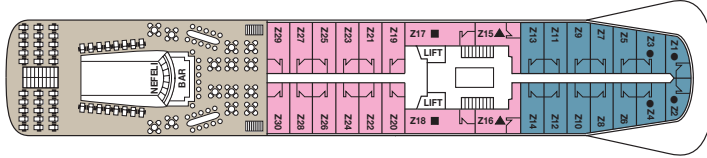

CORAL

AFT

FORE

Symbol Legend

- none = 2 lower beds
- = double bed
- ★ = 2 lower beds + 1 upper bed + sofa
- ◻ = 1 lower bed + 1 upper bed
- ▲ = 2 lower beds + 1 upper bed
- = 2 lower beds + 2 upper beds
- ◁ ▷ = Connected Staterooms
- = Staterooms with bathtub

ZEUS DECK

HERA DECK

OURANOS DECK

CAT.	DECK	DESCRIPTION	NUMBER OF STATEROOMS
IA	DIONYSUS / POSEIDON	Inside Standard Stateroom, 2 beds, 3rd/4th berth, bathroom with shower	18
IB	DIONYSUS	Inside Standard Stateroom, 2 beds, 3rd/4th berth, bathroom with shower	28
IC	VENUS / DIONYSUS	Inside Superior Stateroom, 2 beds, 3rd/4th berth, bathroom with shower	53
ID	APOLLO	Inside Premium Stateroom, 2 beds, 3rd berth, bathroom with shower	14
XA	POSEIDON	Outside Standard Stateroom, 2 beds, 3rd/4th berth, bathroom with shower	47
XB	DIONYSUS	Outside Standard Stateroom, 2 beds, 3rd/4th berth, bathroom with shower	78
XC	VENUS	Outside Superior Stateroom, 2 beds, bathroom with shower	10
XD	VENUS	Outside Premium Stateroom, 2 beds, 3rd/4th berth, bathroom with bathtub or shower	66
XEO	APOLLO	Outside Premium Stateroom, matrimonial, bathroom with bathtub (obstructed view)	2
XE	APOLLO / VENUS / DIONYSUS	Outside Premium Stateroom, 2 beds or matrimonial, 3rd berth, 1 sofa, bathroom with bathtub	12
XF	ZEUS	Outside Deluxe Stateroom, 2 beds, 3rd/4th berth, bathroom with shower	16
XG	ZEUS / APOLLO	Outside Deluxe Stateroom, 2 beds or matrimonial, bathroom with bathtub or shower	30

Deck plans and stateroom layouts are given purely as a guide. Size and layout may vary within the same category.