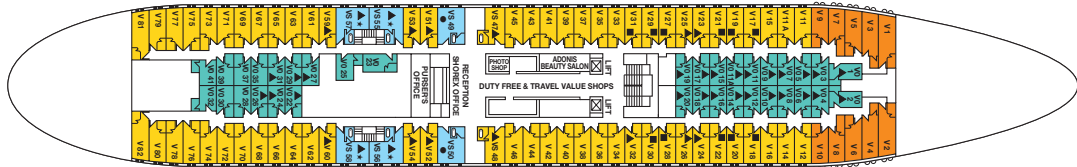

APOLLO DECK

VENUS DECK