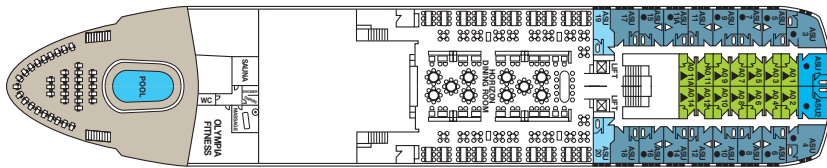

CORAL

AFT

FORE

Symbol Legend

- none = 2 lower beds
- = double bed
- ★ = 2 lower beds + 1 upper bed + sofa
- ◻ = 1 lower bed + 1 upper bed
- ▲ = 2 lower beds + 1 upper bed
- = 2 lower beds + 2 upper beds
- ◁ ▷ = Connected Staterooms
- = Staterooms with bathtub

ZEUS DECK

HERA DECK

OURANOS DECK

CAT.	DECK	DESCRIPTION	NUMBER OF STATEROOMS
IA	DIONYSUS / POSEIDON	Inside Standard Stateroom, 2 beds, 3rd/4th berth, bathroom with shower	18
IB	DIONYSUS	Inside Standard Stateroom, 2 beds, 3rd/4th berth, bathroom with shower	28
IC	VENUS / DIONYSUS	Inside Superior Stateroom, 2 beds, 3rd/4th berth, bathroom with shower	53
ID	APOLLO	Inside Premium Stateroom, 2 beds, 3rd berth, bathroom with shower	14
XA	POSEIDON	Outside Standard Stateroom, 2 beds, 3rd/4th berth, bathroom with shower	47
XB	DIONYSUS	Outside Standard Stateroom, 2 beds, 3rd/4th berth, bathroom with shower	78
XC	VENUS	Outside Superior Stateroom, 2 beds, bathroom with shower	10
XD	VENUS	Outside Premium Stateroom, 2 beds, 3rd/4th berth, bathroom with bathtub or shower	66
XEO	APOLLO	Outside Premium Stateroom, matrimonial, bathroom with bathtub (obstructed view)	2
XE	APOLLO / VENUS / DIONYSUS	Outside Premium Stateroom, 2 beds or matrimonial, 3rd berth, 1 sofa, bathroom with bathtub	12
XF	ZEUS	Outside Deluxe Stateroom, 2 beds, 3rd/4th berth, bathroom with shower	16
XG	ZEUS / APOLLO	Outside Deluxe Stateroom, 2 beds or matrimonial, bathroom with bathtub or shower	30

Deck plans and stateroom layouts are given purely as a guide. Size and layout may vary within the same category.