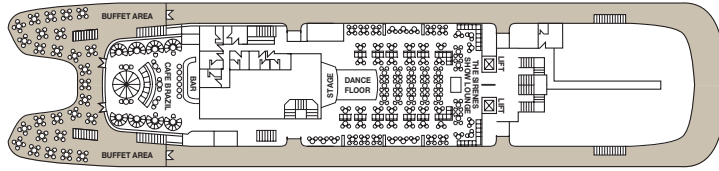

OURANOS DECK