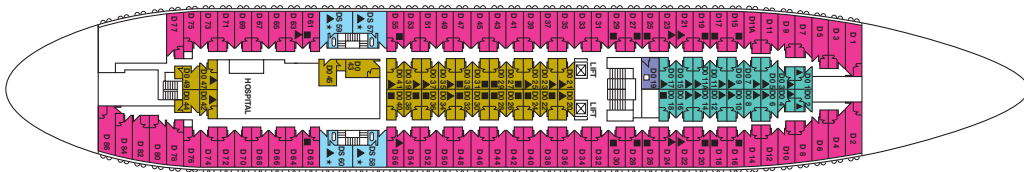

VENUS DECK

DIONYSUS DECK